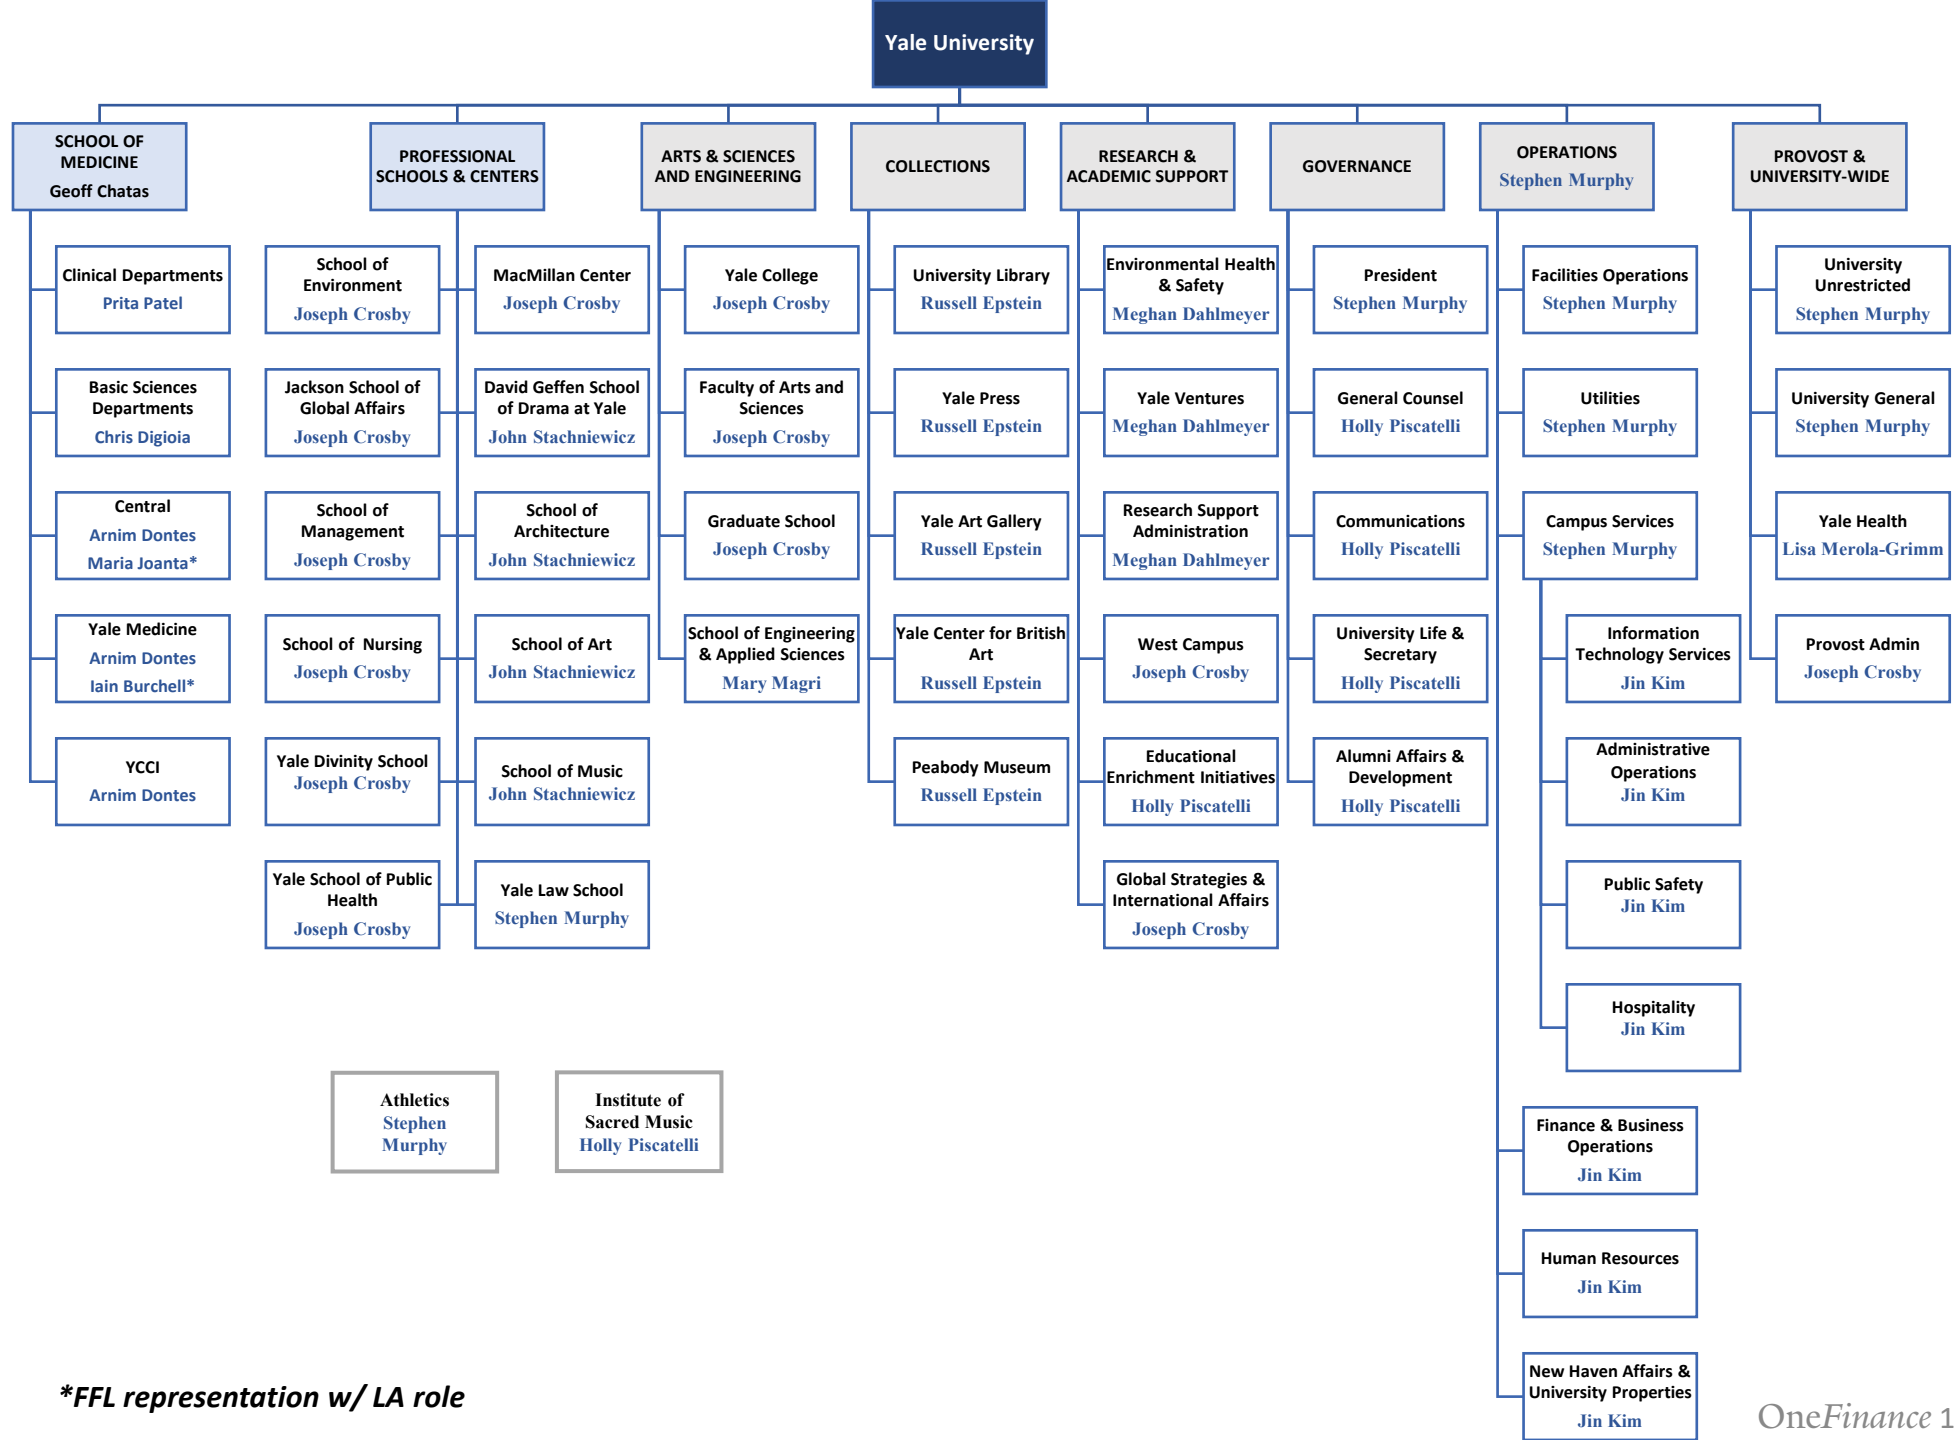

Finance Management Structure (FFL Groupings)

15 Identified FFLs

- | CENTRAL | YSM |
|----------------------|------------------|
| 1. Geoff Chatas | 1. Arnim Dontes |
| 2. Stephen Murphy | 2. Prita Patel |
| 3. Joseph Crosby | 3. Chris Digioia |
| 4. John Stachniewicz | 4. Maria Joanta |
| 5. Holly Piscatelli | 5. Iain Burchell |
| 6. Lisa Merola-Grimm | |
| 7. Russell Epstein | |
| 8. Mary Magri | |
| 9. Jin Kim | |
| 10. Meghan Dahlmeyer | |

*FFL representation w/ LA role