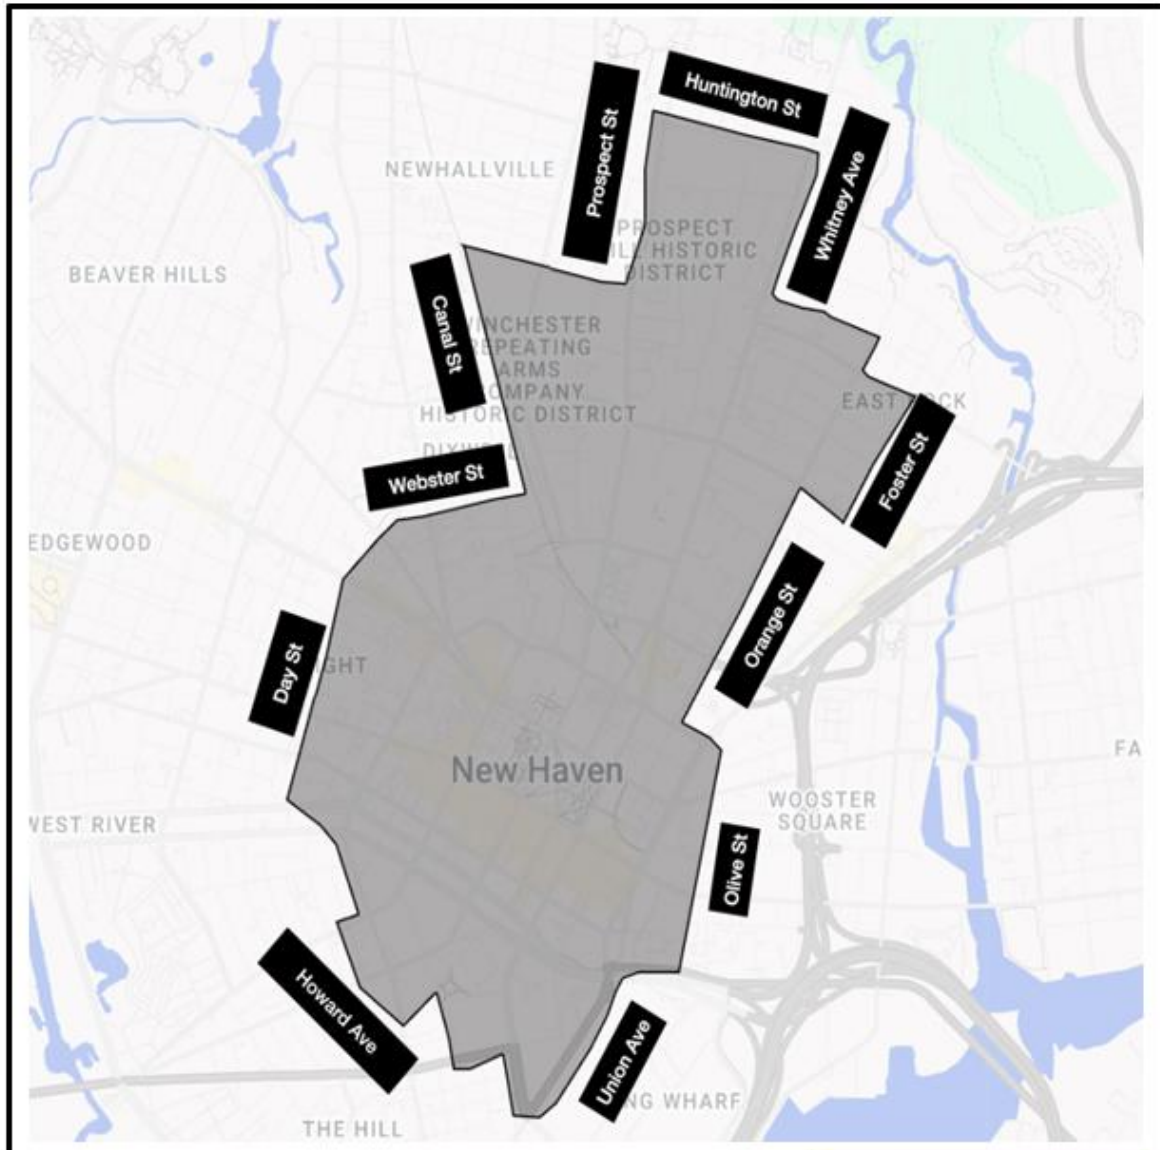

Yale Transit Operations Central/Med School Campus Transportation Boundaries

This map displays the Yale Transit systems furthest boundaries in each direction for the Central and Medical School Campuses. Please refer to this map as a guide when using the transportation services provided by Yale. All areas shaded in gray are within the boundaries.