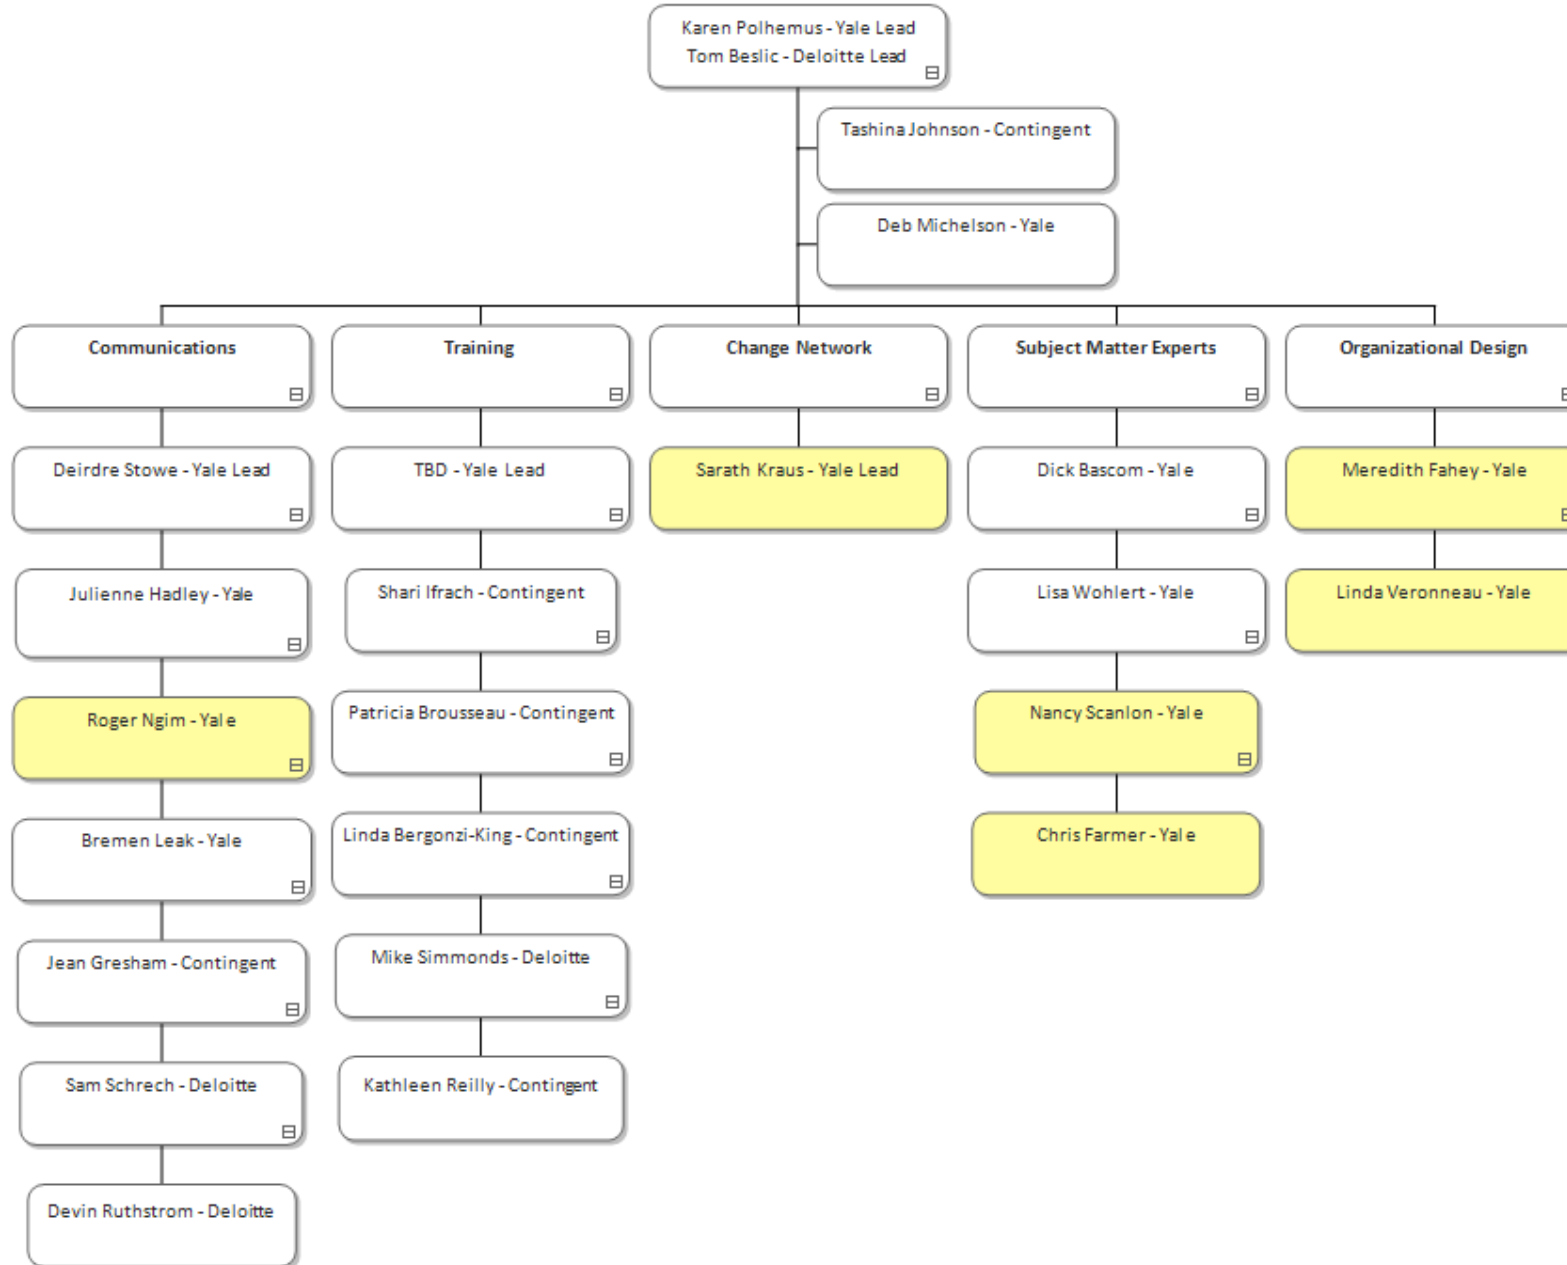

Workday Change Management Workstream  
January - July 2017

Yellow – Flex resource